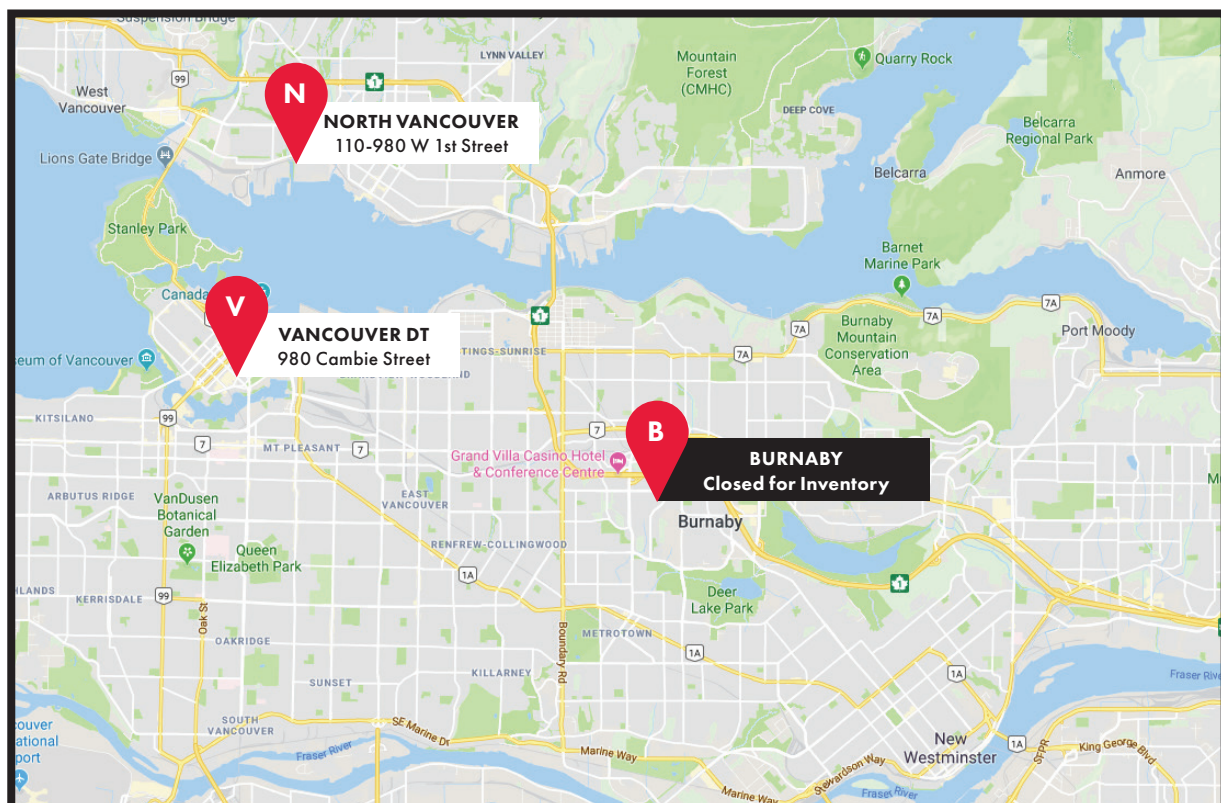

# Closed for Inventory

**January 24 & 25**

**Burnaby**

**3665 Wayburne Drive**

## Shop at a Nearby Store

**Shop 24/7 [ModernBeauty.com](https://www.ModernBeauty.com)**